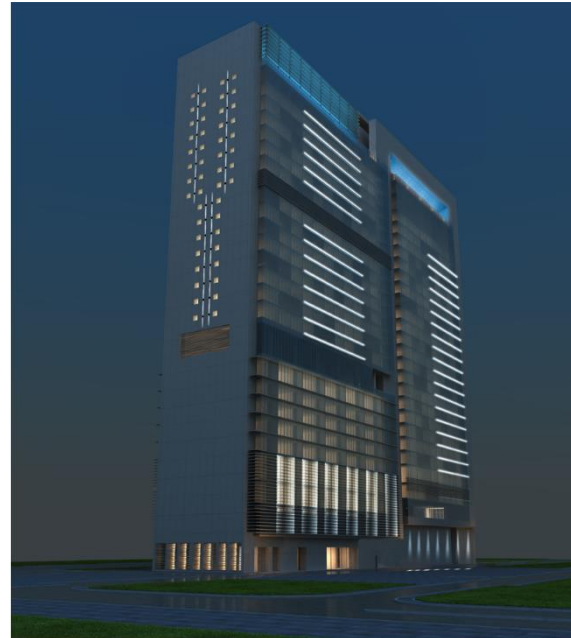

Lighting Design Austria

Bloom Central Marriott / Abu Dhabi, U.A.E.

Façade Lighting Design

1 | Main façade

Façade basic lighting scheme

Client:
Heberger Engineering
Façade Lighting Design
Location: *Abu Dhabi/U.A.E.*
Year: *2010-2014*

2 | Main façade alternating lighting

Above Left & Right,
Below Left and Right:
Façade lighting variation

Client:
Heberger Engineering
Façade Lighting Design
Location: *Abu Dhabi/U.A.E.*
Year: *2010-2014*

3 | Façade and exterior lighting

Above Left and Right:
Façade lighting

Below:
Exterior lighting –
driveways and pedestrian areas

Client:
Heberger Engineering
Façade Lighting Design
Location: *Abu Dhabi/U.A.E.*
Year: *2010-2014*