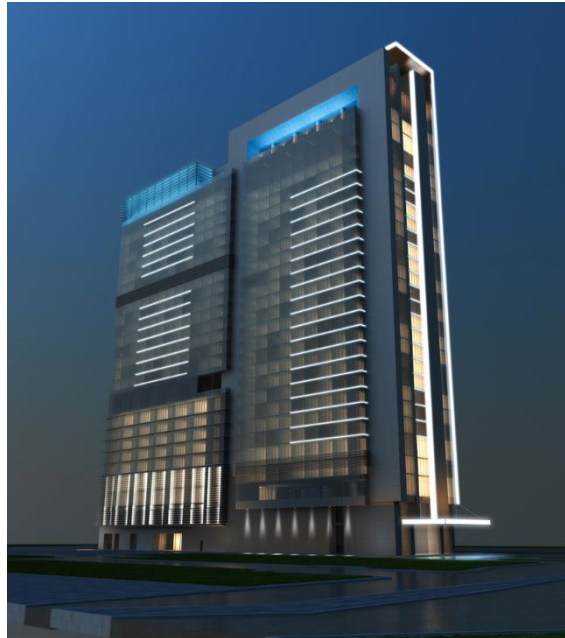

Lighting Design Austria

Bloom Central Marriott / Abu Dhabi, U.A.E.

Façade Lighting Design

1 | Main façade

Façade basic lighting scheme

Client:
Heberger Engineering
Façade Lighting Design
Location: *Abu Dhabi/U.A.E.*
Year: *2010-2014*

2 | Main façade alternating lighting

Above Left & Right,
Below Left and Right:
Façade lighting variation

Client:
Heberger Engineering
Façade Lighting Design
Location: *Abu Dhabi/U.A.E.*
Year: *2010-2014*

3 | Façade and exterior lighting

Above Left and Right:
Façade lighting

Below:
Exterior lighting –
driveways and pedestrian areas

Client:
Heberger Engineering
Façade Lighting Design
Location: *Abu Dhabi/U.A.E.*
Year: *2010-2014*